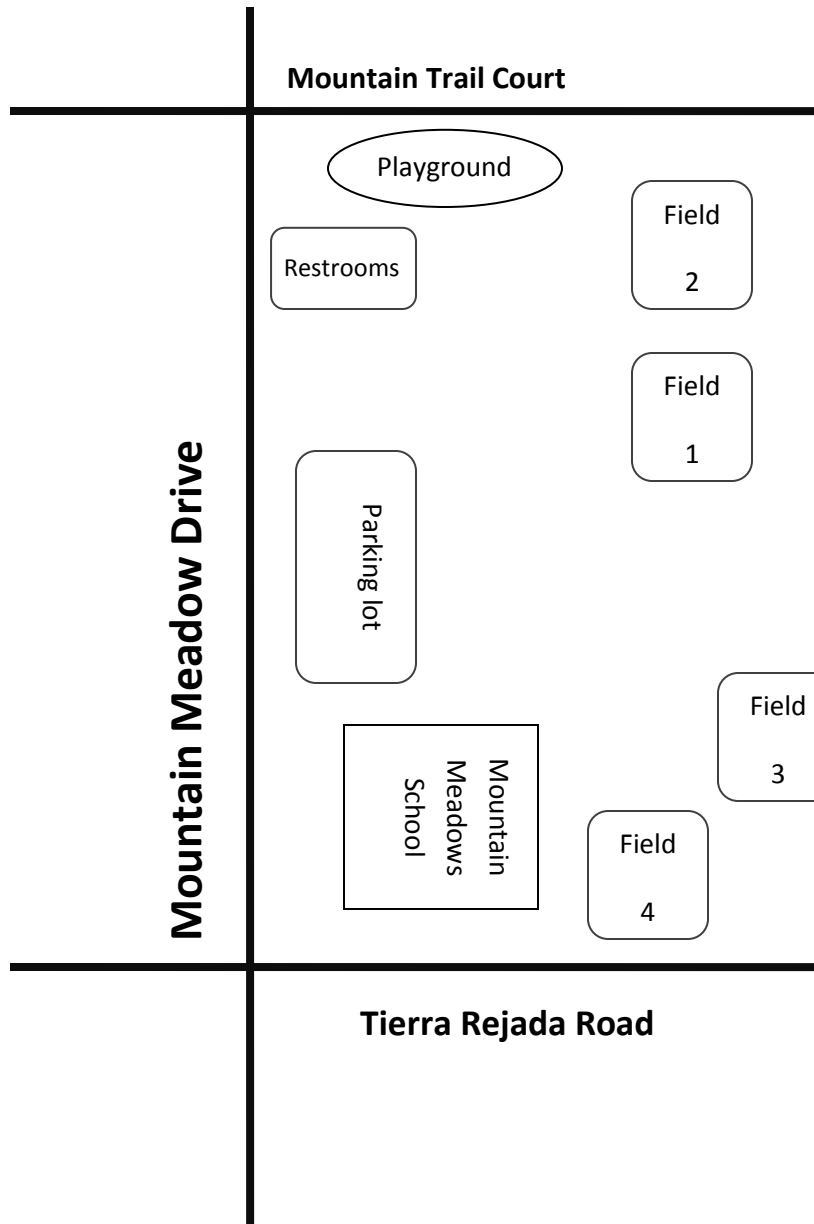

Mountain Meadows School
4200 Mountain Meadow Dr
Moorpark, CA 93021

~

Mountain Meadows Park
4350 Mountain Meadow Dr
Moorpark, Ca 93021

From the 101:

Take the 101 to 23 Freeway North.

Exit at Tierra Rejada and turn left (West). Drive about 2 miles and turn right on Mountain Meadow Drive

From the 118:

Take 118 E to the 23 and exit on Tierra Rejada Rd. Turn right (West) onto Tierra Rejada and turn right on Mountain Meadow Drive.

***ALL TEAMS MUST CHECK IN AT THE ARROYO VISTA FIELDS AT LEAST ONE HOUR PRIOR TO YOUR FIRST SCHEDULED GAME OF THE TOURNAMENT WITH:

ASA cards,

Proof of insurance, and

team roster.

No PETS at any field