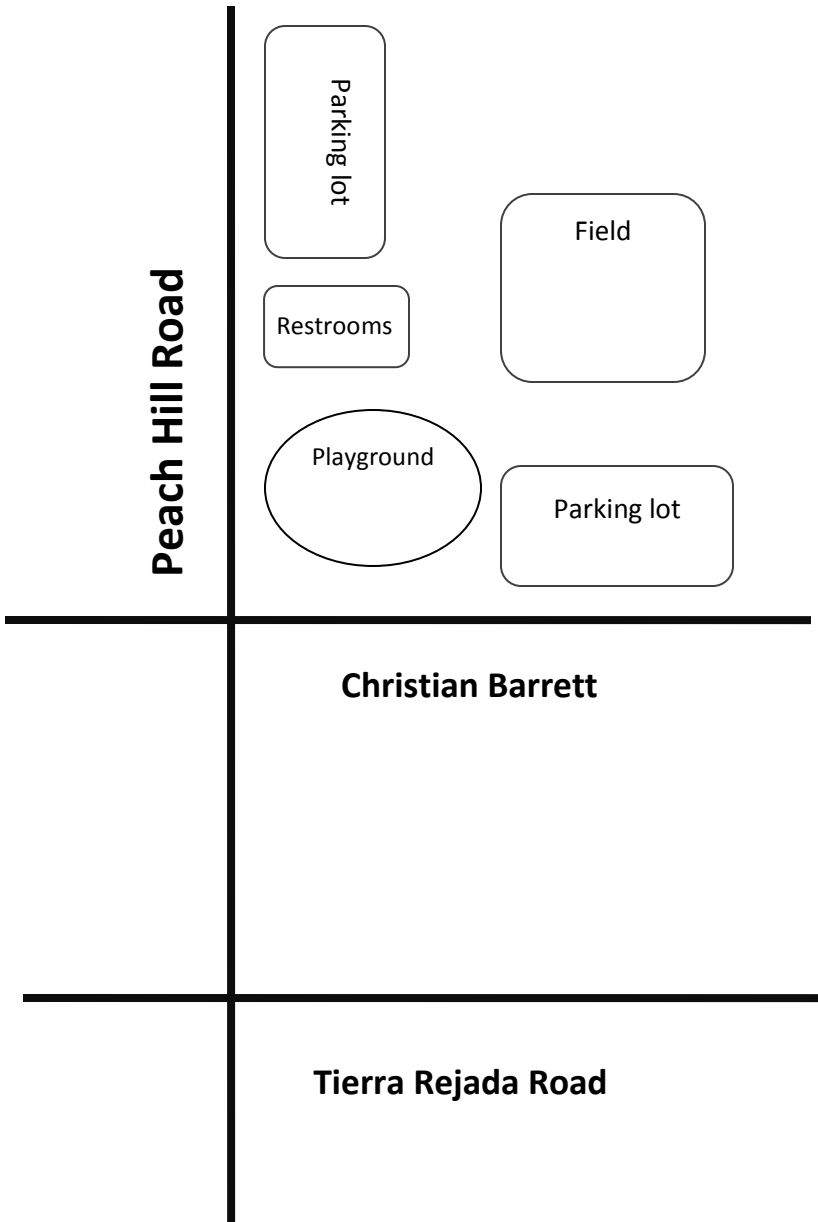

From the 118:

Take 118 E to the 23 and exit on Tierra Rejada Rd. Turn right (West) onto Tierra Rejada and turn right on Countrywood into the Arroyo Vista Recreation Center.

*****ALL TEAMS MUST CHECK IN AT THE ARROYO VISTA FIELDS AT LEAST ONE HOUR PRIOR TO YOUR FIRST SCHEDULED GAME OF THE TOURNAMENT WITH:**

From the 101:

Take the 101 to 23 Freeway North.

Exit at Tierra Rejada and turn left (West). Drive about 2 miles and turn right on Mountain Meadow Drive

From the 118:

Take 118 E to the 23 and exit on Tierra Rejada Rd. Turn right (West) onto Tierra Rejada and turn right on Mountain Meadow Drive.

*****ALL TEAMS MUST CHECK IN AT THE ARROYO VISTA FIELDS AT LEAST ONE HOUR PRIOR TO YOUR FIRST SCHEDULED GAME OF THE TOURNAMENT WITH:**

ASA cards,

Proof of insurance, and

team roster.

No PETS at any field

Peach Hill Park